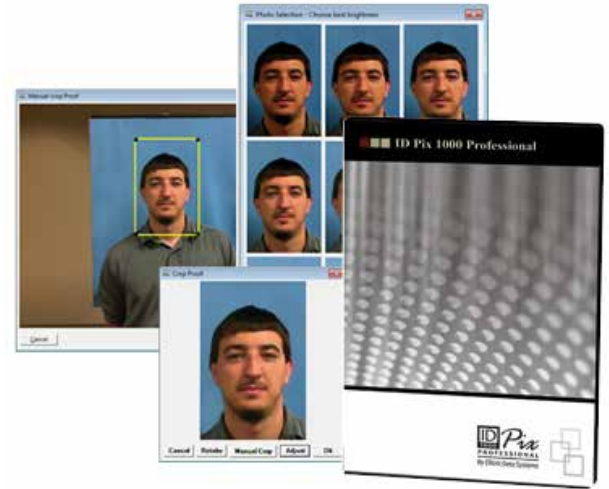

# IDPix 1000 Professional

*Simplify portrait photo capture by using a one click software solution that results in a more professional look for your ID cards.*

Perform high level image capture with the simple click of a button to produce high quality ID badges. This intuitive software solution works with a number of long life cameras and is integrated with Mobile Solutions™ and other identity software to deliver consistent image capture using automatic editing features needed to obtain the highest quality image. Quickly and efficiently issue quality IDs by using this dependable, user-friendly capture solution with your ID card system.

***Just one click will give anyone the perfect picture every time!***

*IDPix1000 Professional camera software allows users to capture the best possible image every time they take a picture. With automatic cropping, shading adjustments and exposure features, a quality photo will result every time no matter who presses the button. It's really that easy!*

## Consistent Photo Capture

With IDPix1000 Pro one click photo capture, different users can take multiple photos at any given time with the same results regarding photo size, position, lighting, etc. Once the camera is integrated, settings will stay secure resulting in fewer technical glitches and pictures that are consistent in appearance and quality.

## IDPix 1000 Pro Features

- > One Click Photo Capture & Auto Cropping
- > Quickly Capture High Quality Photos
- > Cable Management
- > Ability to Integrate with Multiple Cameras & Software
- > Reliable, Consistent Performance
- > Streamlined Design & Function Controls
- > User Friendly Software Interface
- > Live Video Previews
- > One Click Capture or Manual Crop
- > Consistent Cropping Performance
- > Easy Setup with No Calibration Necessary
- > Auto White Balance, Auto Exposure
- > "Brady Bunch" Screen for Post Capture Shading Adjustments